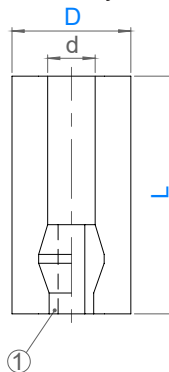

Urethane for Stock Block - ยูรีเทนชุดสตัคบล็อก

Model 23UA-H-S
Bush Only

Model 23UA-H-SB
Bush + Bolt

Model 23UA-H-U
Bush Only

Model 23UA-H-UB
Bush + Bolt

① Bush
② Bolt

ORDER Model - D - d - L - Color
EXAMPLE 23UA-H-S50-14-110-B