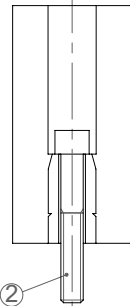

Urethane for Stock Block - ยูรีเทนชุดสตัคบล็อก

Model 23UA-H-S
Bush Only

Model 23UA-H-SB
Bush + Bolt

Model 23UA-H-U
Bush Only

Model 23UA-H-UB
Bush + Bolt

① Bush
② Bolt

ORDER Model - D - d - L - Color
EXAMPLE 23UA-H-S50-14-110-B