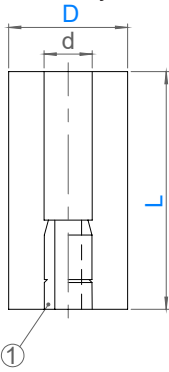

Urethane for Stock Block - ยูรีเทนชุดสตัคบล็อก

Model 23UA-H-S
Bush Only

Model 23UA-H-SB
Bush + Bolt

Model 23UA-H-U
Bush Only

Model 23UA-H-UB
Bush + Bolt

① Bush
② Bolt

ORDER Model - D - d - L - Color
EXAMPLE 23UA-H-S50-14-110-B