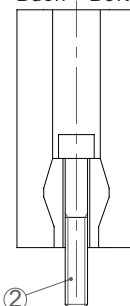

Urethane for Stock Block - ยูรีเทนชุดสตัคบล็อก

Model 23UA-H-S
Bush Only

Model 23UA-H-SB
Bush + Bolt

Model 23UA-H-U
Bush Only

Model 23UA-H-UB
Bush + Bolt

① Bush
② Bolt

ORDER Model - D - d - L - Color
EXAMPLE 23UA-H-S50-14-110-B